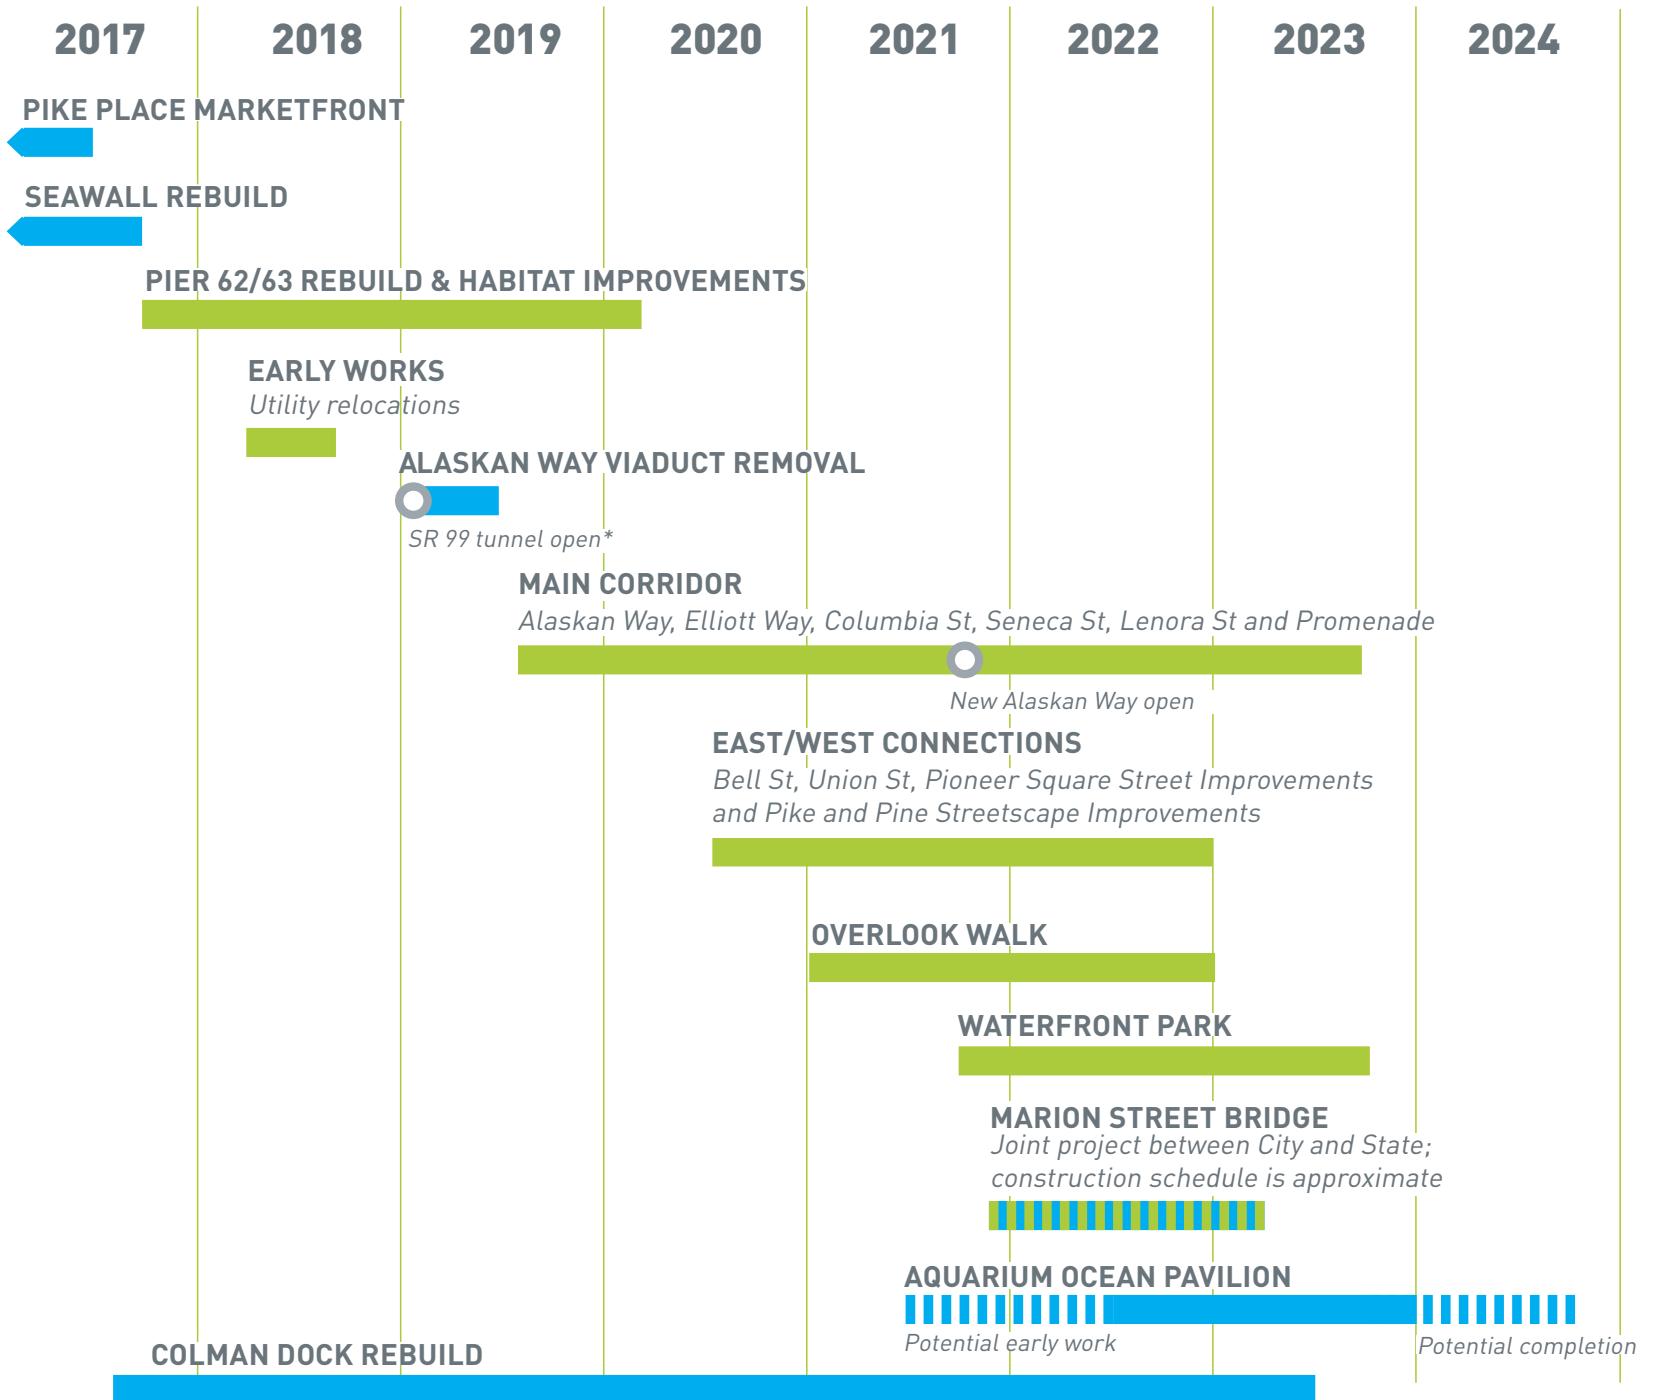

CONSTRUCTION SCHEDULE

Waterfront Seattle Related projects

NOTE: Construction dates subject to change